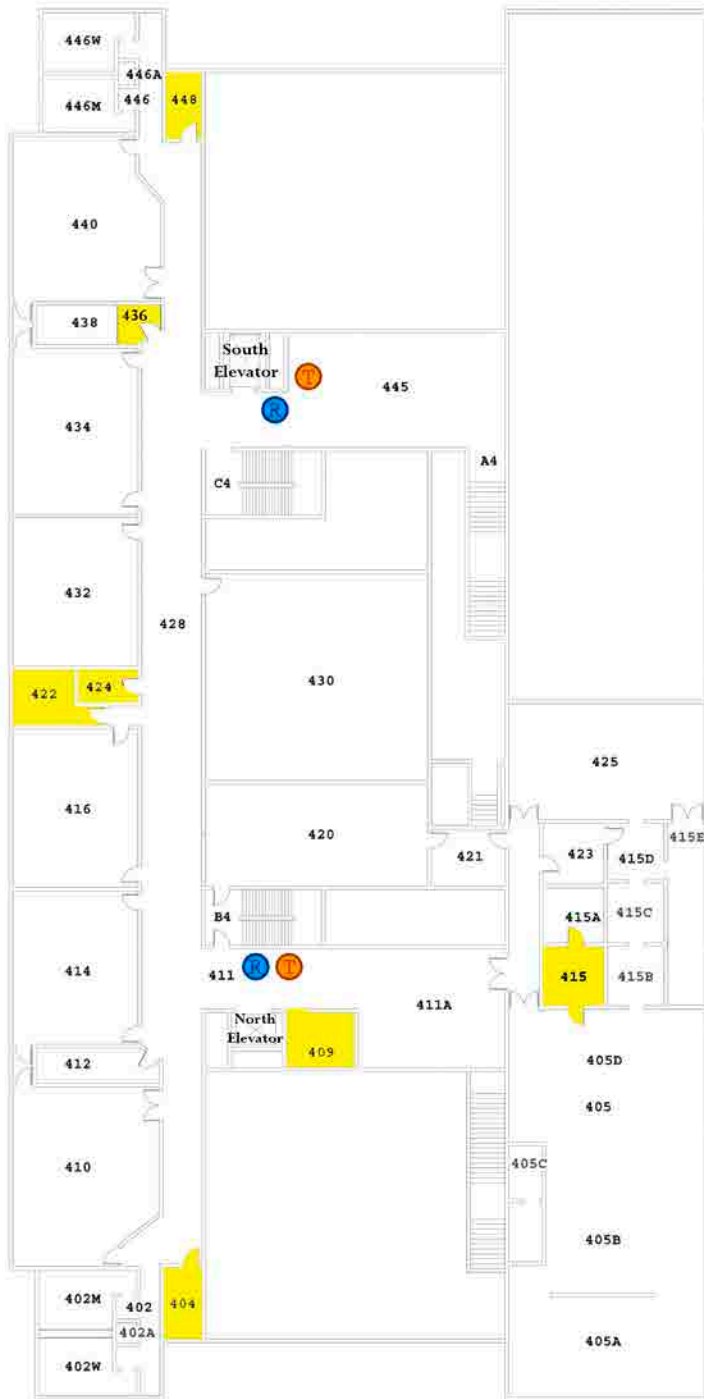

Main Building / 4th Floor

Offices in yellow are cleaned and trash/recycling collected on Wednesdays.

Daily Pickup Locations:

| | |
|--|-----------------|
|  | = Recycling bin |
|  | = Trash bin |