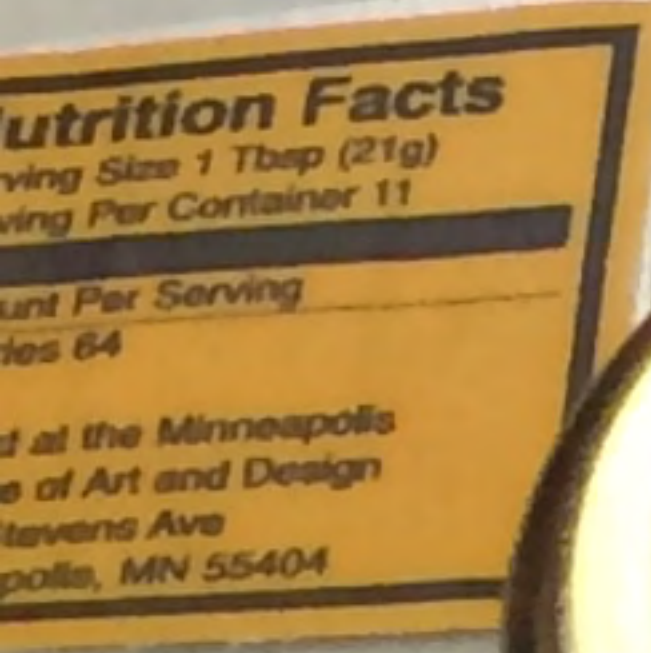

8 oz. (226.8g)

8 oz. (226.8g)

8 oz. (226.8g)

8 oz. (226.8g)

8 oz. (226.8g)

8 oz. (226.8g)

The Green Partnership
This honey will be used to address Sustainability
Issues in the Partnership. Please write comments or suggestions
and put them under the Partnership Coordinator's door, Room 413