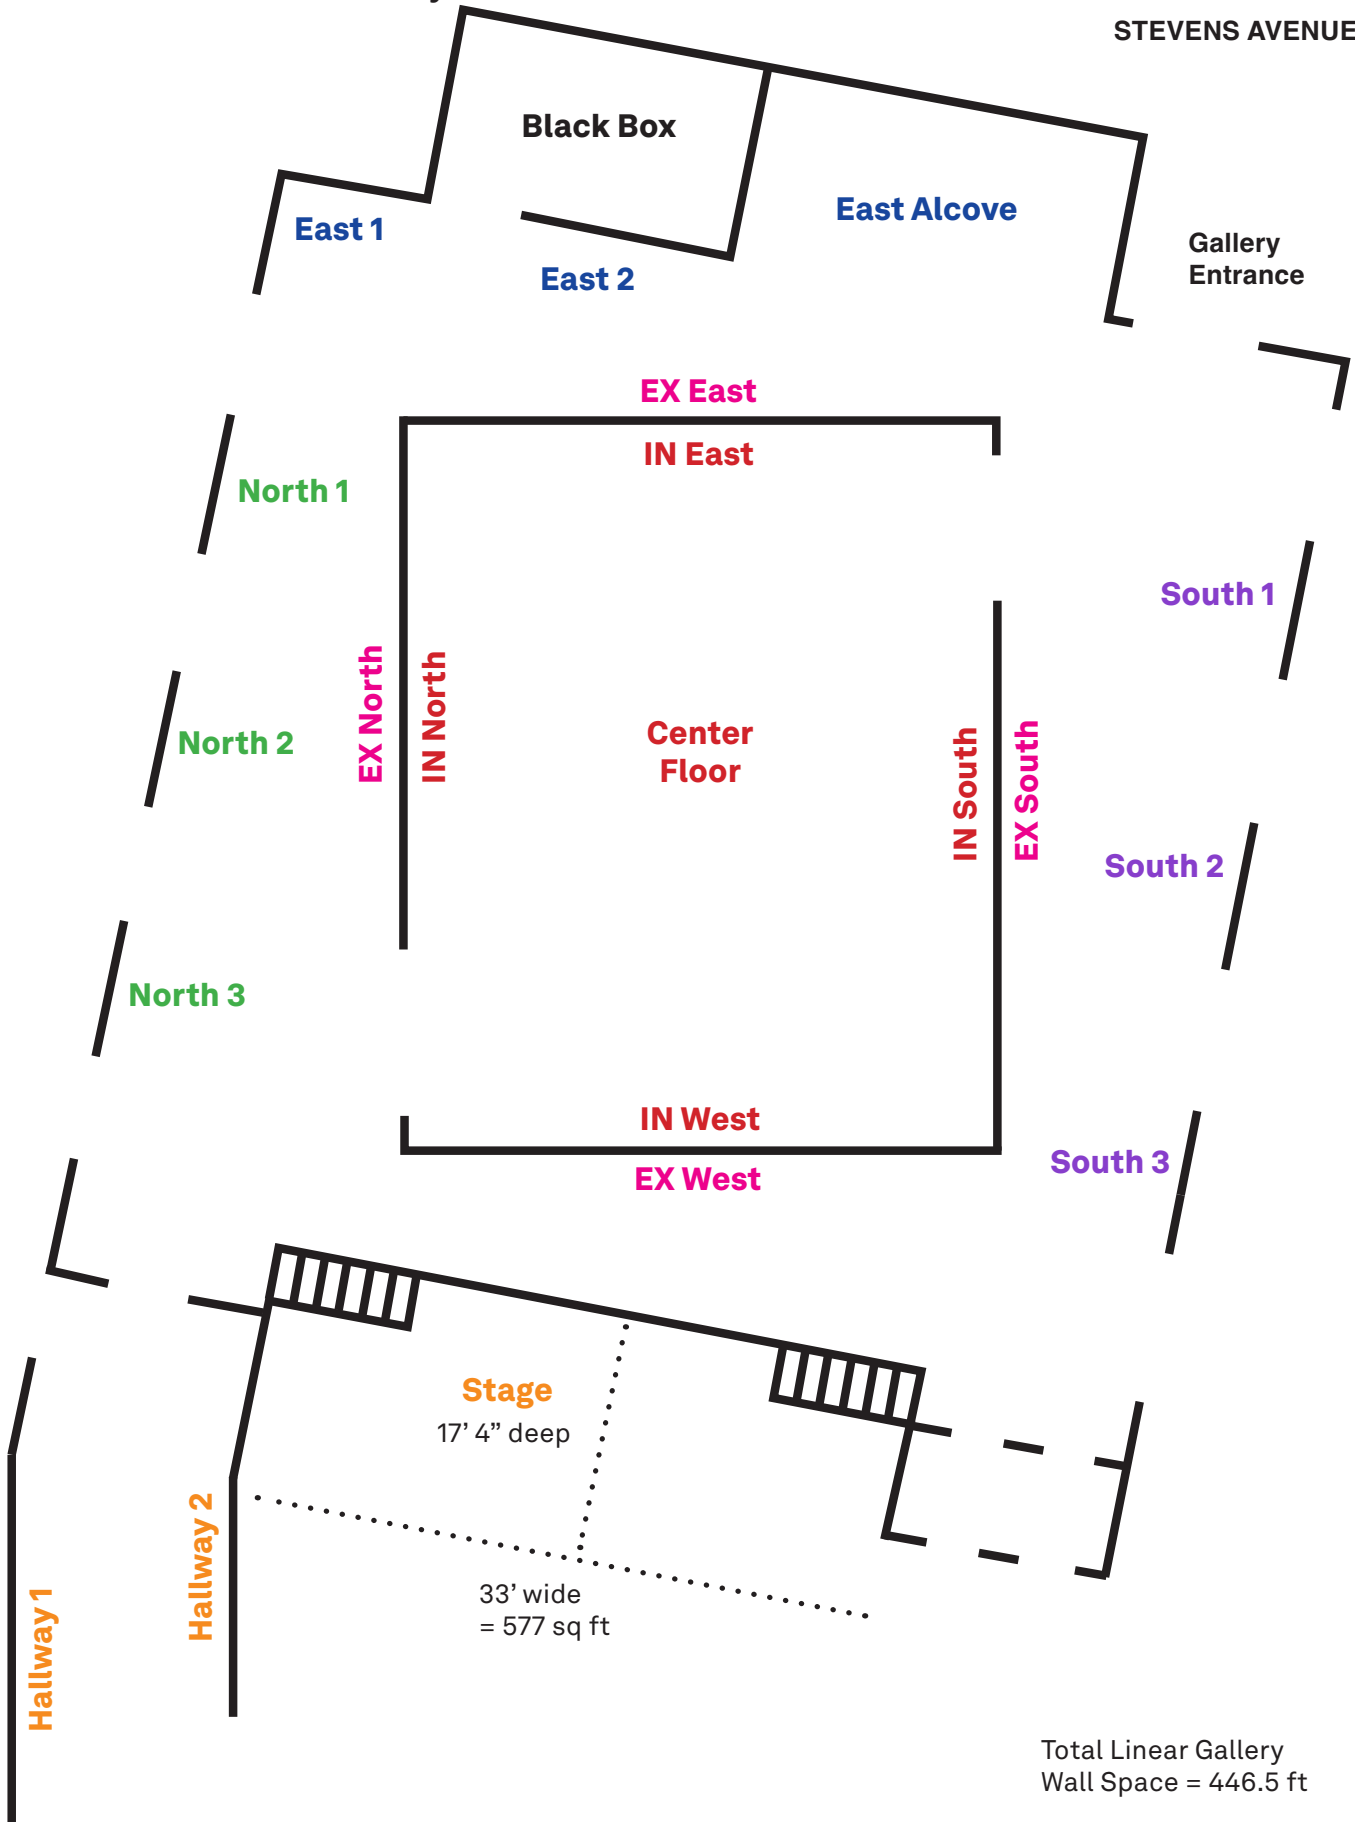

MCAD X MFA Gallery

STEVENS AVENUE

Total Linear Gallery
Wall Space = 446.5 ft

Gallery walls 12 ft tall