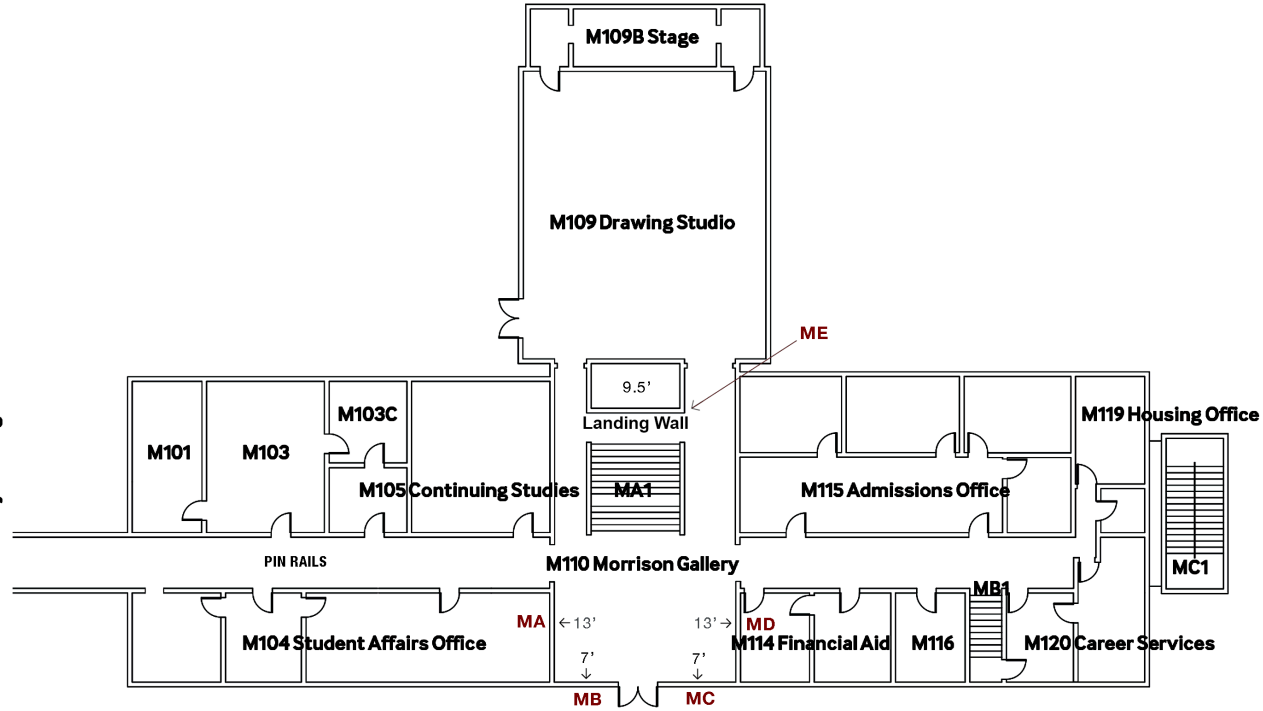

Morrison Building / 1st floor

N

W

M102 Corridor, Westbound (general access to Skyway & Liberal Arts and Library Building access)

E

S