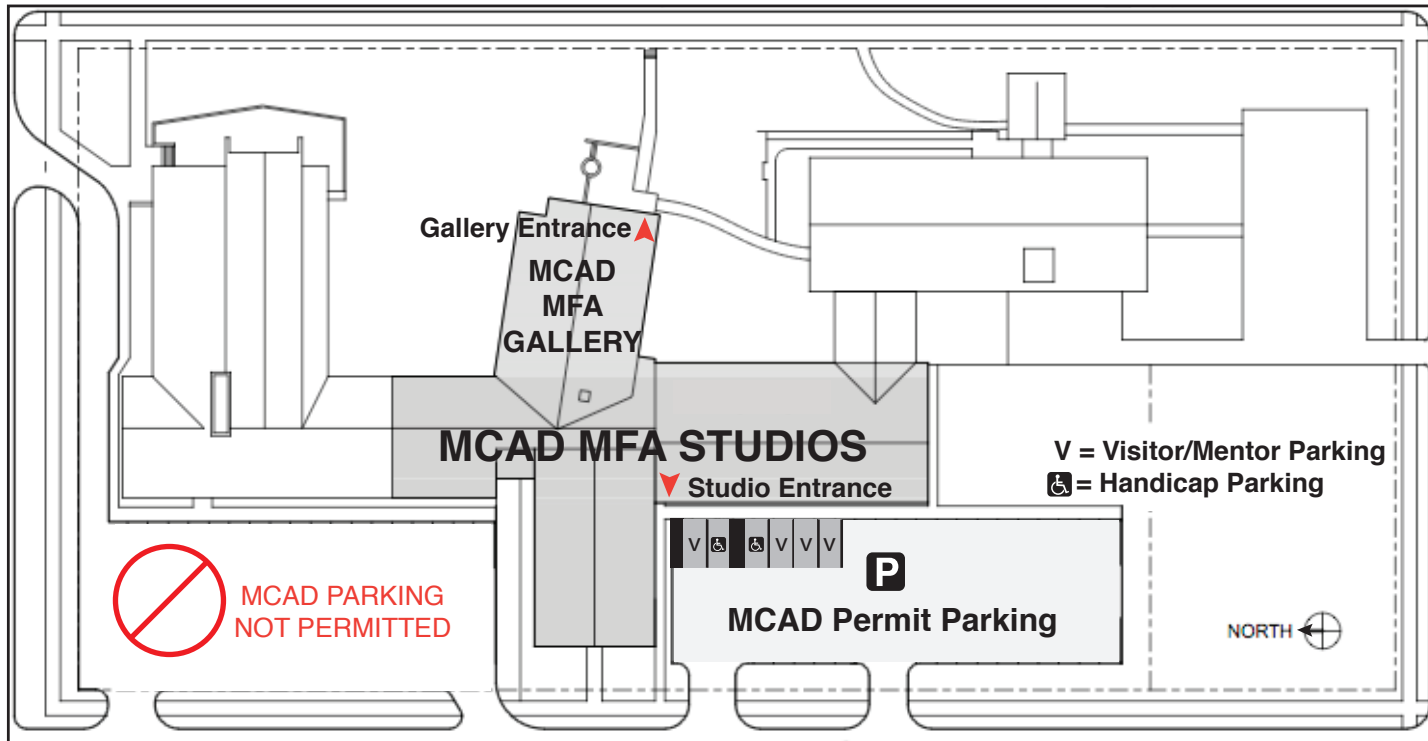

WASHBURN FAIR OAKS PARK

MINNEAPOLIS
INSTITUTE
OF ART

Stevens Avenue

E 22nd Street

E 24th Street

1st Avenue S

Updated on 02.03.16

MCAD MFA STUDIOS BUILDING