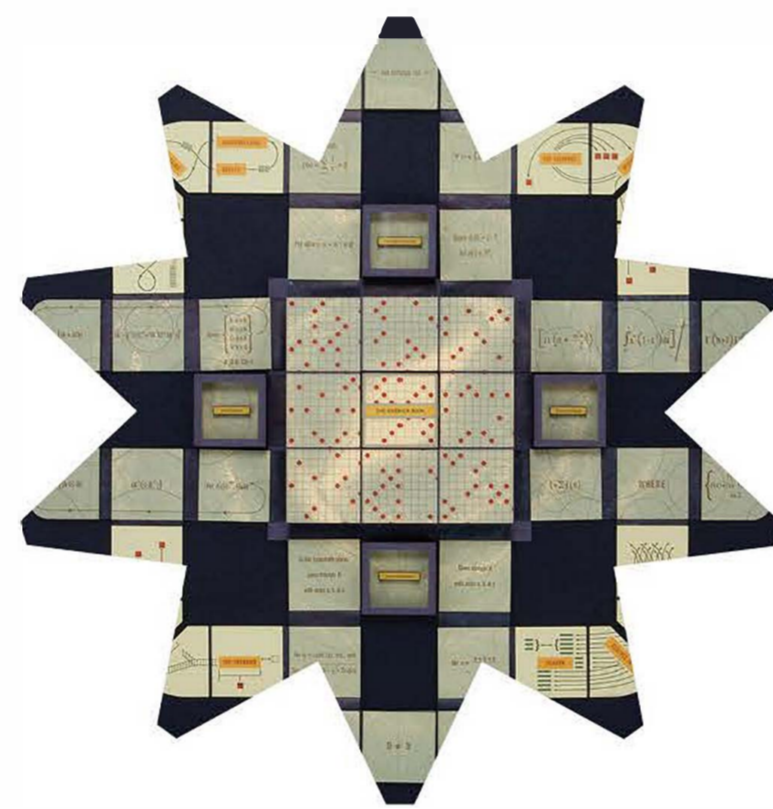

JULIE CHEN
THURSDAY, MARCH 24
1:00 P.M.
AUDITORIUM 150 AND VIA [ZOOM](#)

FINE ARTS DEPARTMENT
SPONSORED IN PART BY THE
ALICE B. FJELSTUL '96,
MFA VISITING ARTIST FUND